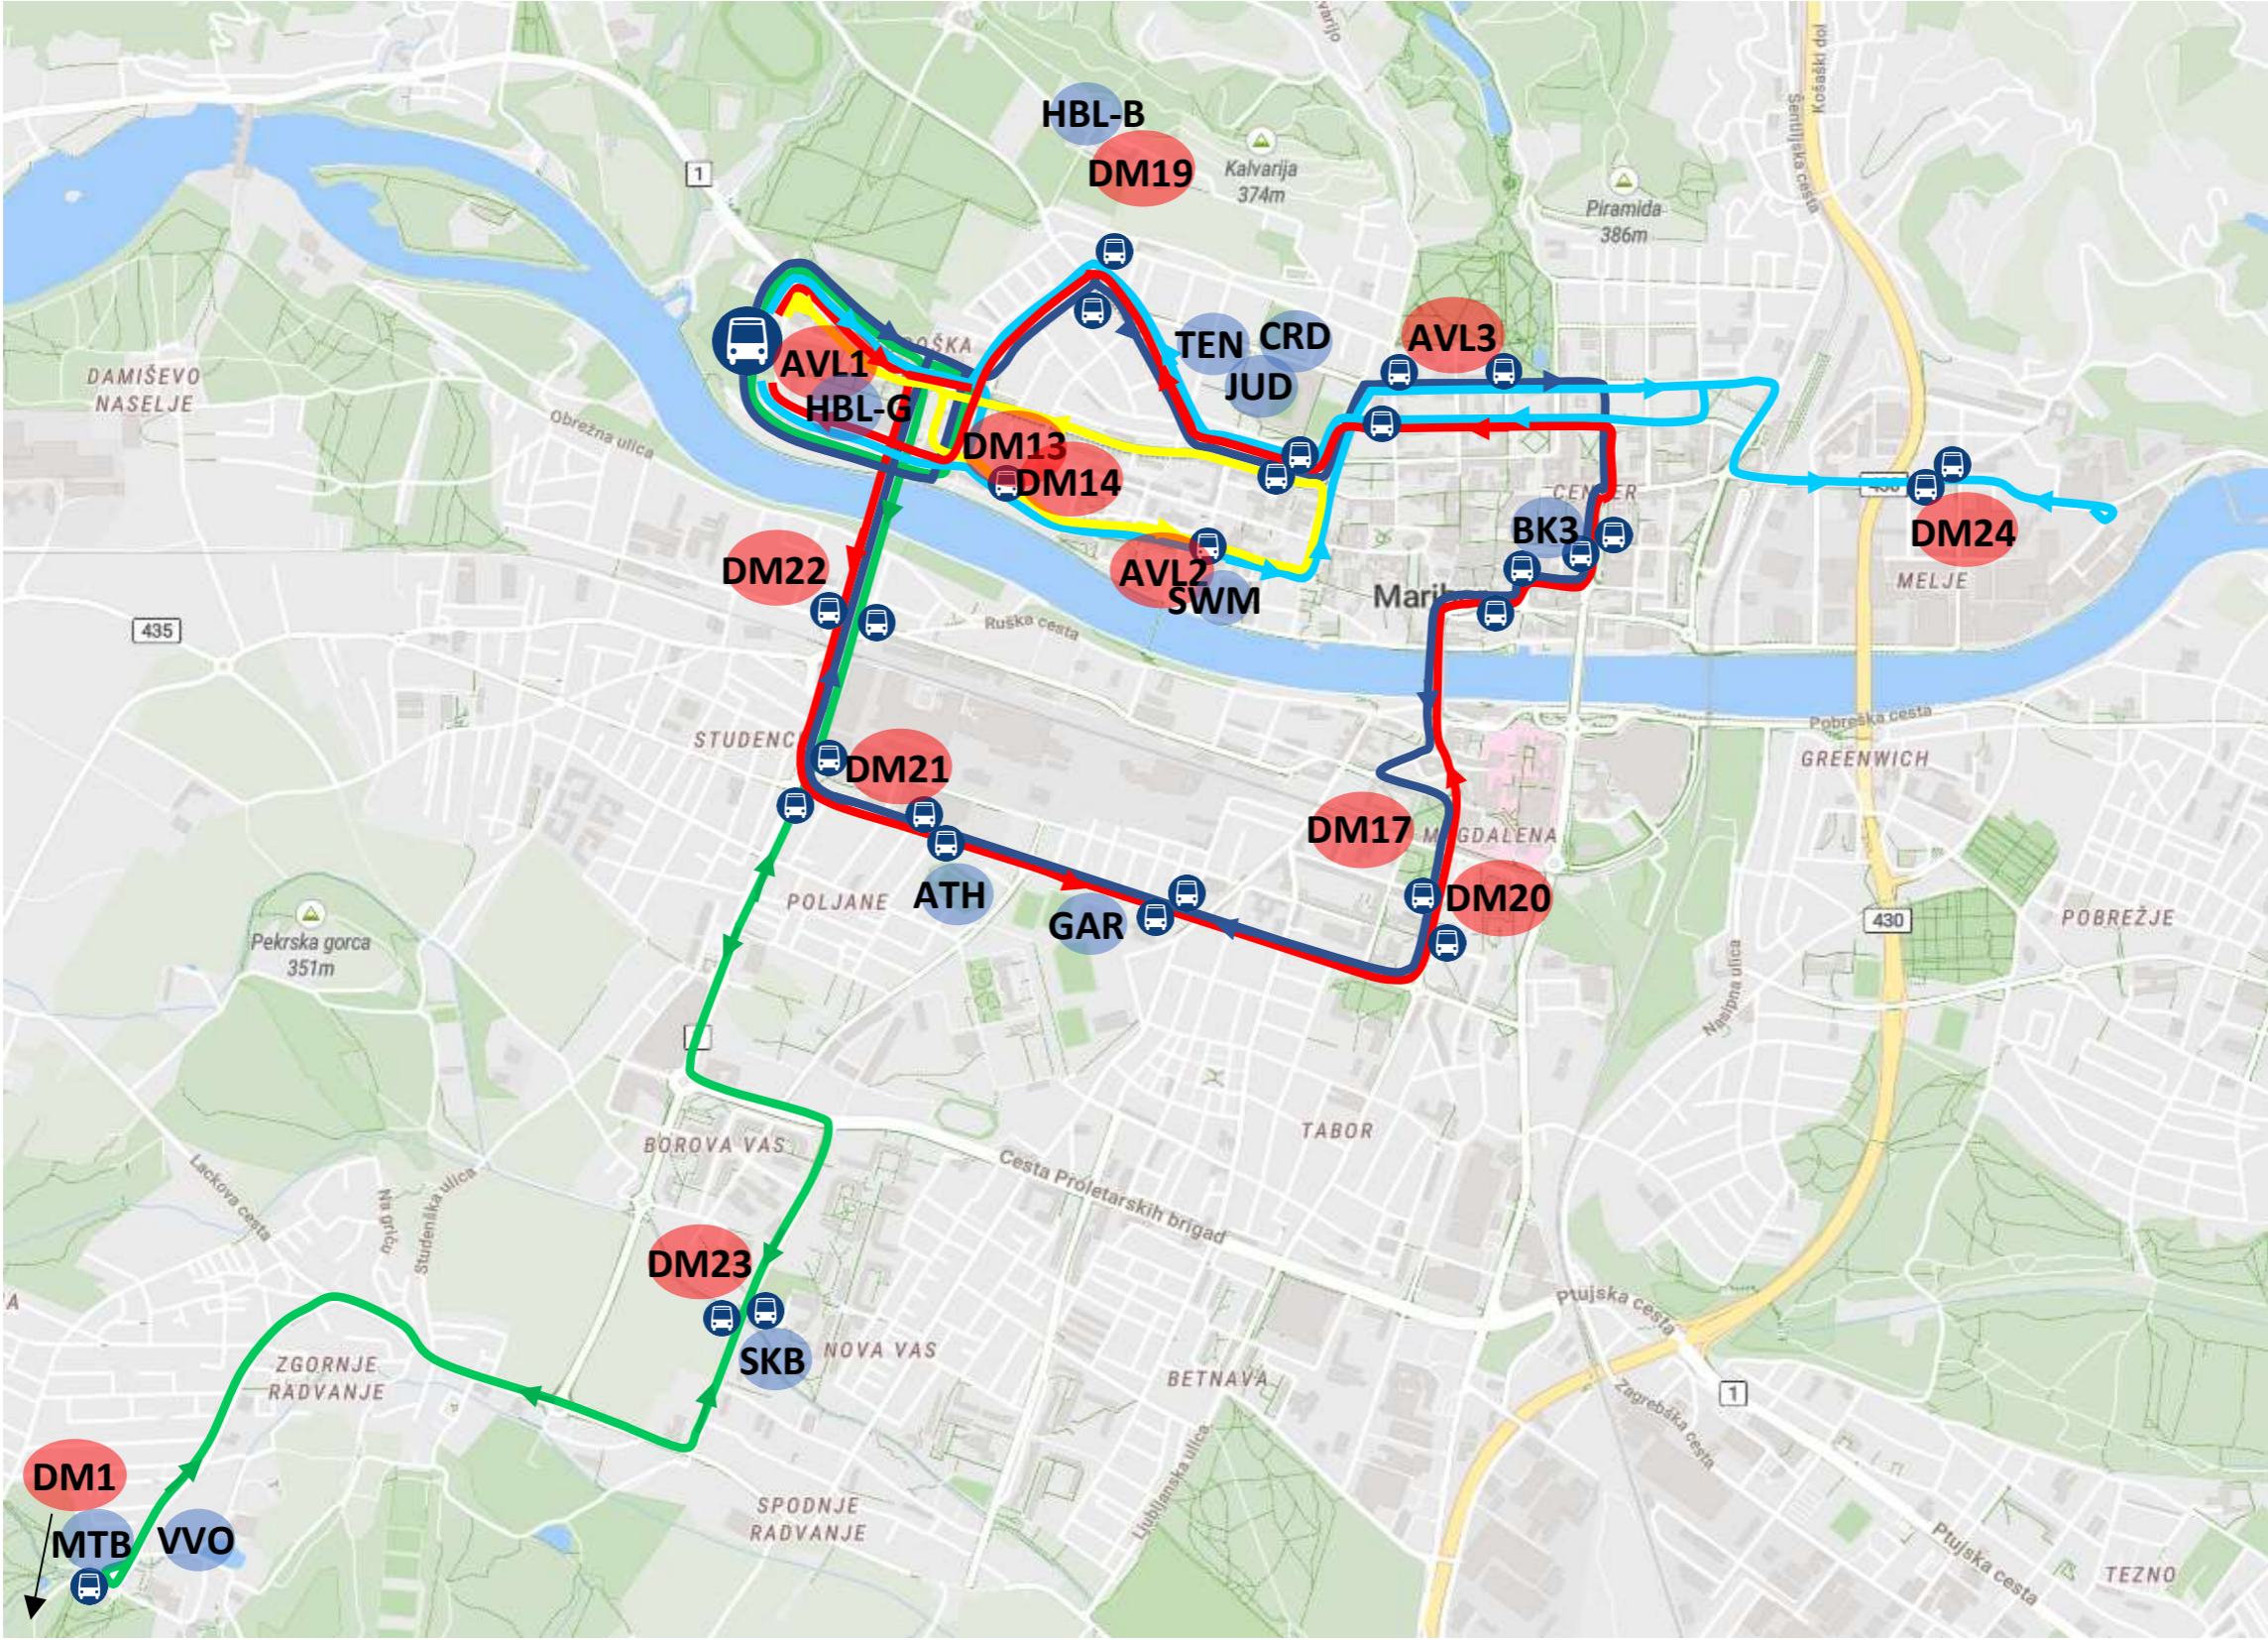

# EYOF BUS LINES

Legend:

LINE 1

LINE 2

LINE 3

LINE 4

LINE 5