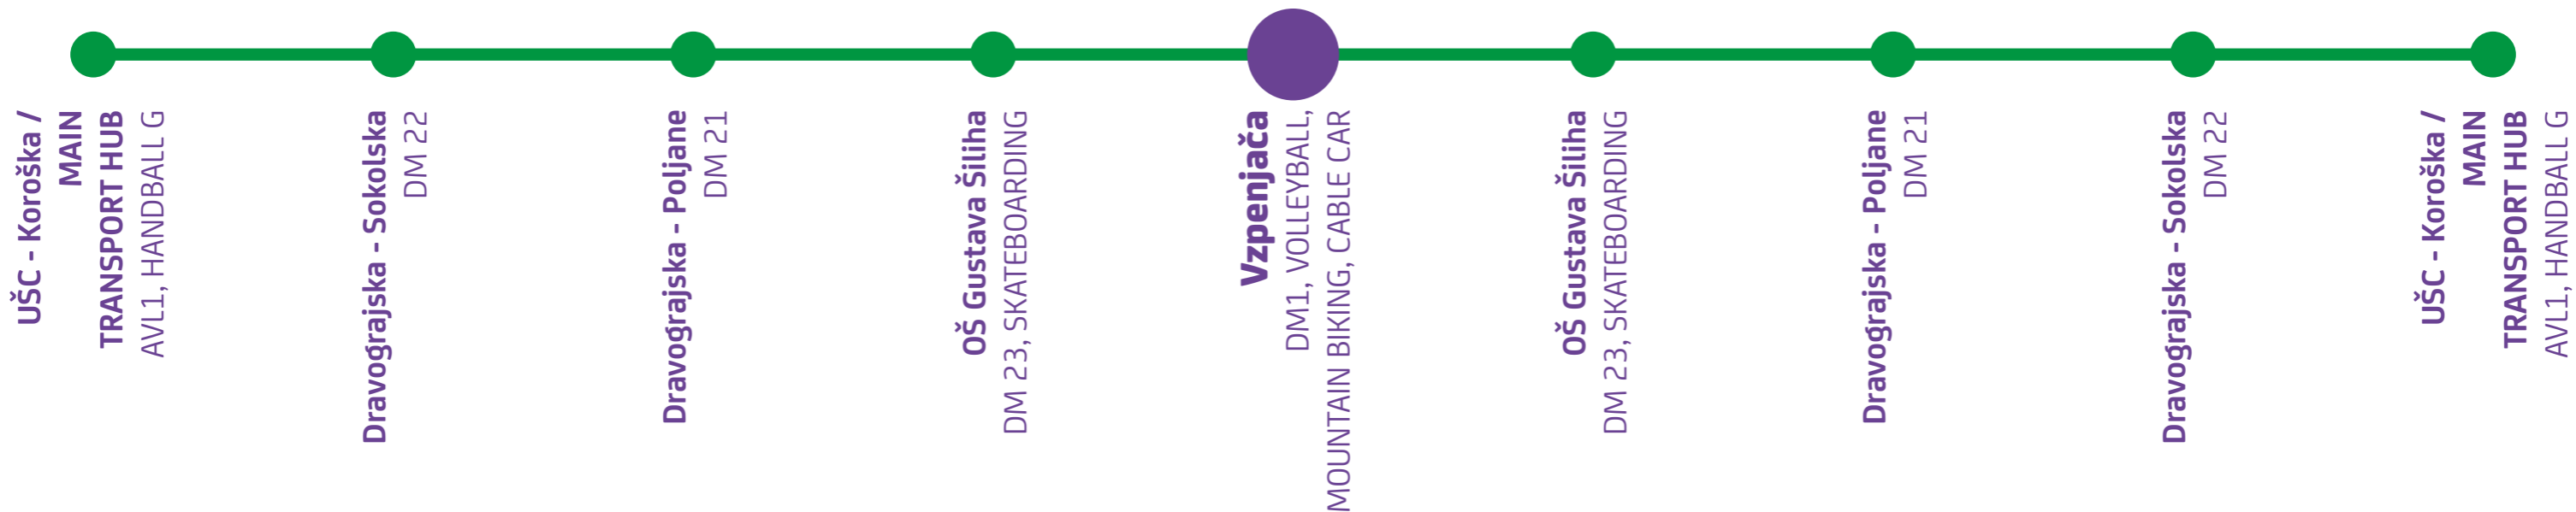

LINE 3

BUS TIMETABLE

OŠ Gustava Šiliha

DM 23, SKATEBOARDING

BUS LEAVING AT:

06:10	07:10	08:10	09:10	10:10	11:10	12:10	13:10	14:10	15:10	16:10	17:10	18:10	19:10	20:10	21:10	22:10	23:10
06:25	07:25	08:30	09:30	10:30	11:30	12:25	13:25	14:25	15:30	16:30	17:30	18:30	19:30	20:30	21:30	22:30	23:30
06:40	07:40	08:30	09:50	10:50	11:50	12:40	13:40	14:40	15:50	16:50	17:50	18:50	19:50	20:50	21:50	22:50	23:50
06:55	07:55	-	-	-	-	12:55	13:55	14:55	-	-	-	-	-	-	-	-	-

LINE 3

BUS TIMETABLE

Vzpenjača

DM1, VOLLEYBALL, MOUNTAIN BIKING, CABLE CAR

BUS LEAVING AT:

06:00	07:00	08:00	10:00	10:00	11:20	12:00	13:00	14:00	15:00	16:00	17:00	18:00	19:00	20:00	21:00	22:00	23:00
06:15	07:15	08:20	09:20	10:20	11:20	12:15	13:15	14:15	15:20	16:20	17:20	18:20	19:20	20:20	21:20	22:20	23:20
06:30	07:30	08:40	09:40	10:40	11:20	12:30	13:30	14:30	15:40	06:40	17:40	18:40	19:40	20:40	21:40	22:40	23:40
06:45	07:45		-	-	-	12:45	13:45	14:45		-	-	-	-	-	-	-	-

LINE 3

BUS TIMETABLE

OŠ Gustava Šiliha

DM 23, SKATEBOARDING

BUS LEAVING AT:

06:05	07:05	08:05	09:05	10:05	11:05	12:05	13:05	14:05	15:05	16:05	17:05	18:05	19:05	20:05	21:05	22:05	23:00
06:20	07:20	08:25	09:25	10:25	11:25	12:20	13:20	14:20	15:25	16:25	17:25	18:25	19:25	20:25	21:25	22:25	23:25
06:35	07:35	08:45	09:45	10:45	11:45	12:35	13:35	14:35	15:45	16:45	17:45	18:45	19:45	20:45	21:45	22:45	23:45
06:50	07:50	-	-	-	-	12:50	13:50	14:50	-	-	-	-	-	-	-	-	-

LINE 3

BUS TIMETABLE

UŠC - Koroška

MAIN TRANSPORT HUB - AVL1, HANDBALL G

BUS LEAVING AT:

6:15	7:00	8:00	9:15	10:15	11:15	12:15	13:00	14:00	15:00	16:15	17:15	18:15	19:15	20:15	21:15	22:15	23:15
6:30	7:15	8:15	9:35	10:35	11:35	12:30	13:15	14:15	15:15	16:35	17:35	18:35	19:35	20:35	21:35	22:35	23:35
6:45	7:30	8:35	9:55	10:55	11:55	12:45	13:30	14:30	15:35	16:55	17:55	18:55	19:55	20:55	21:55	22:55	23:55
-	7:45	8:55	-	-	-	-	13:45	14:45	15:55	-	-	-	-	-	-	-	-