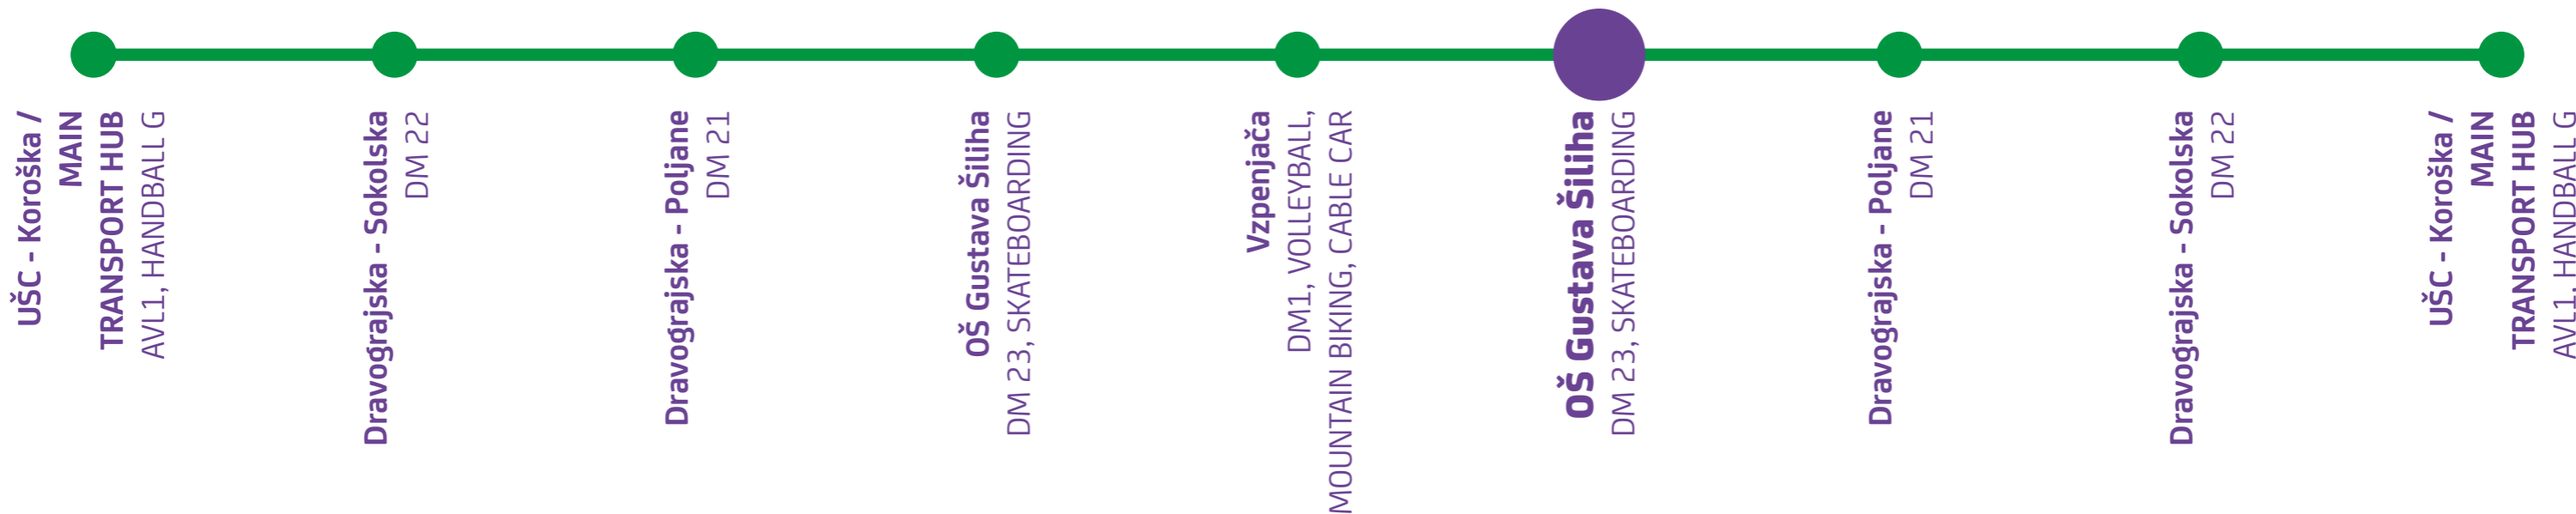

LINE 3

BUS TIMETABLE

OŠ Gustava Šiliha

DM 23, SKATEBOARDING

BUS LEAVING AT:

06:10	07:10	08:10	09:10	10:10	11:10	12:10	13:10	14:10	15:10	16:10	17:10	18:10	19:10	20:10	21:10	22:10	23:10
06:25	07:25	08:30	09:30	10:30	11:30	12:25	13:25	14:25	15:30	16:30	17:30	18:30	19:30	20:30	21:30	22:30	23:30
06:40	07:40	08:30	09:50	10:50	11:50	12:40	13:40	14:40	15:50	16:50	17:50	18:50	19:50	20:50	21:50	22:50	23:50
06:55	07:55	-	-	-	-	12:55	13:55	14:55	-	-	-	-	-	-	-	-	-

LINE 3

BUS TIMETABLE

Vzpenjača

DM1, VOLLEYBALL, MOUNTAIN BIKING, CABLE CAR

BUS LEAVING AT:

06:00	07:00	08:00	10:00	10:00	11:20	12:00	13:00	14:00	15:00	16:00	17:00	18:00	19:00	20:00	21:00	22:00	23:00
06:15	07:15	08:20	09:20	10:20	11:20	12:15	13:15	14:15	15:20	16:20	17:20	18:20	19:20	20:20	21:20	22:20	23:20
06:30	07:30	08:40	09:40	10:40	11:20	12:30	13:30	14:30	15:40	06:40	17:40	18:40	19:40	20:40	21:40	22:40	23:40
06:45	07:45		-	-	-	12:45	13:45	14:45		-	-	-	-	-	-	-	-

LINE 3

BUS TIMETABLE

OŠ Gustava Šiliha

DM 23, SKATEBOARDING

BUS LEAVING AT:

06:05	07:05	08:05	09:05	10:05	11:05	12:05	13:05	14:05	15:05	16:05	17:05	18:05	19:05	20:05	21:05	22:05	23:00
06:20	07:20	08:25	09:25	10:25	11:25	12:20	13:20	14:20	15:25	16:25	17:25	18:25	19:25	20:25	21:25	22:25	23:25
06:35	07:35	08:45	09:45	10:45	11:45	12:35	13:35	14:35	15:45	16:45	17:45	18:45	19:45	20:45	21:45	22:45	23:45
06:50	07:50	-	-	-	-	12:50	13:50	14:50	-	-	-	-	-	-	-	-	-

LINE 3

BUS TIMETABLE

UŠC - Koroška

MAIN TRANSPORT HUB - AVL1, HANDBALL G

BUS LEAVING AT:

6:15	7:00	8:00	9:15	10:15	11:15	12:15	13:00	14:00	15:00	16:15	17:15	18:15	19:15	20:15	21:15	22:15	23:15
6:30	7:15	8:15	9:35	10:35	11:35	12:30	13:15	14:15	15:15	16:35	17:35	18:35	19:35	20:35	21:35	22:35	23:35
6:45	7:30	8:35	9:55	10:55	11:55	12:45	13:30	14:30	15:35	16:55	17:55	18:55	19:55	20:55	21:55	22:55	23:55
-	7:45	8:55	-	-	-	-	13:45	14:45	15:55	-	-	-	-	-	-	-	-